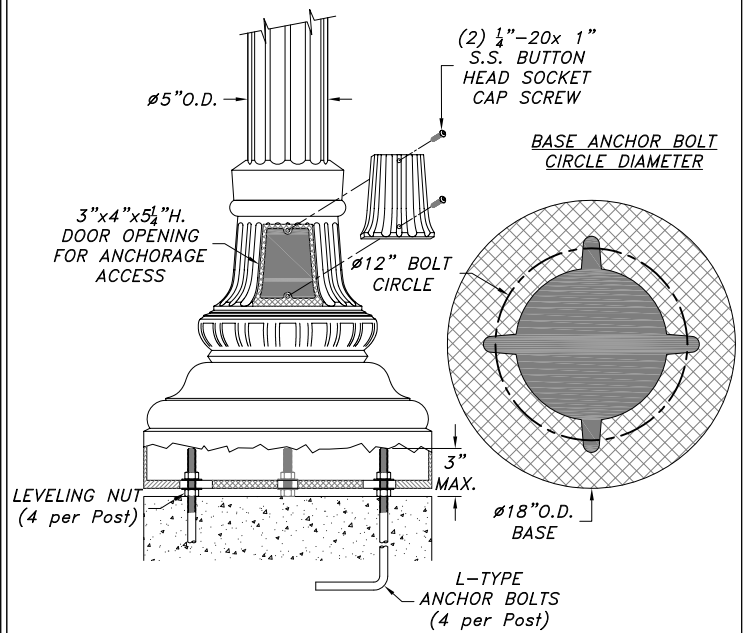

NILAND-18 SERIES MAILBOX

N-18-1-TSR

N-18-1-FSR

SCALE: 1/2"=1'-0" N-18-2-SSR

MAILBOX MOUNTING OPTIONS

- (TSR) TOP SIDE RECTANGLE
- (FSR) FRONT SIDE RECTANGLE
- (2-SSR) SIDE x SIDE RECTANGLES

NEWSPAPER BOX

- WITH
- WITHOUT