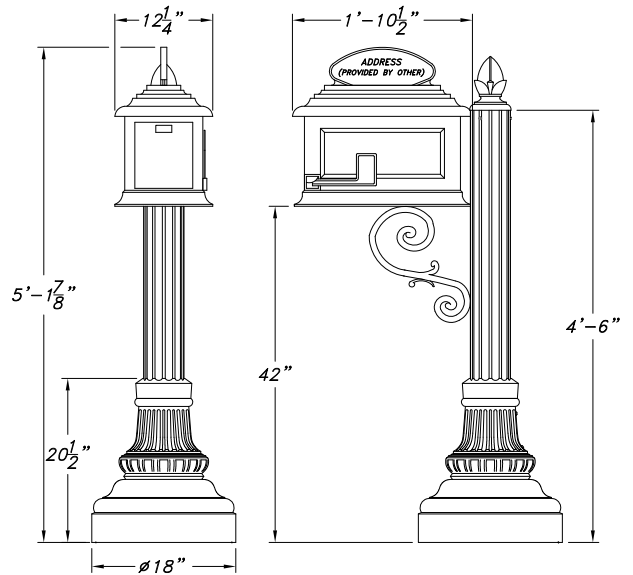

NILAND-18 SERIES MAILBOX

N-18-1-TSR

N-18-1-FSR

SCALE: 1/2"=1'-0" N-18-2-SSR

MAILBOX MOUNTING OPTIONS

- (TSR) TOP SIDE RECTANGLE
- (FSR) FRONT SIDE RECTANGLE
- (2-SSR) SIDE x SIDE RECTANGLES

NEWSPAPER BOX

- WITH
- WITHOUT