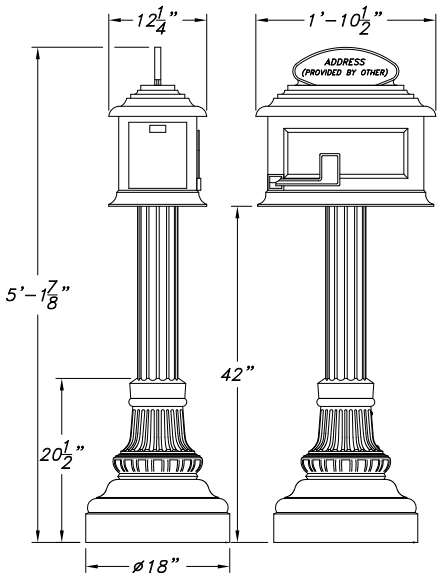

NILAND-18 SERIES MAILBOX

N-18-1-TSR

N-18-1-FSR

SCALE: 1/2"=1'-0" N-18-2-SSR

MAILBOX MOUNTING OPTIONS

- (TSR) TOP SIDE RECTANGLE
- (FSR) FRONT SIDE RECTANGLE
- (2-SSR) SIDE x SIDE RECTANGLES

NEWSPAPER BOX

- WITH
- WITHOUT