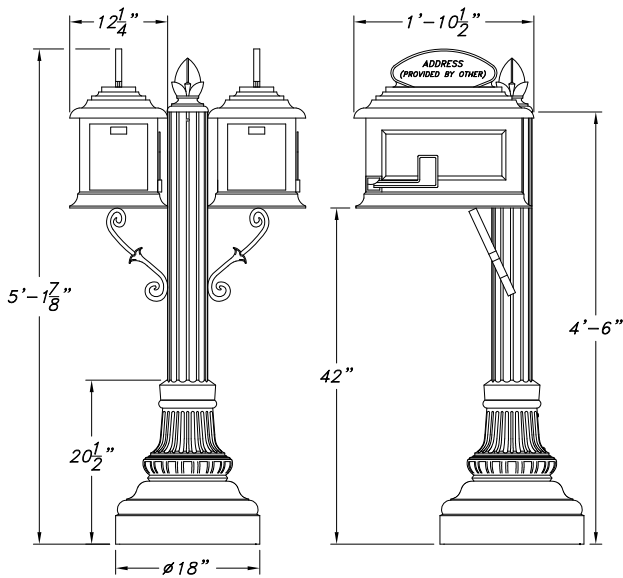

NILAND-18 SERIES MAILBOX

N-18-1-TSR

N-18-1-FSR

SCALE: 1/2"=1'-0" N-18-2-SSR

MAILBOX MOUNTING OPTIONS

- (TSR) TOP SIDE RECTANGLE
- (FSR) FRONT SIDE RECTANGLE
- (2-SSR) SIDE x SIDE RECTANGLES

NEWSPAPER BOX

- WITH
- WITHOUT